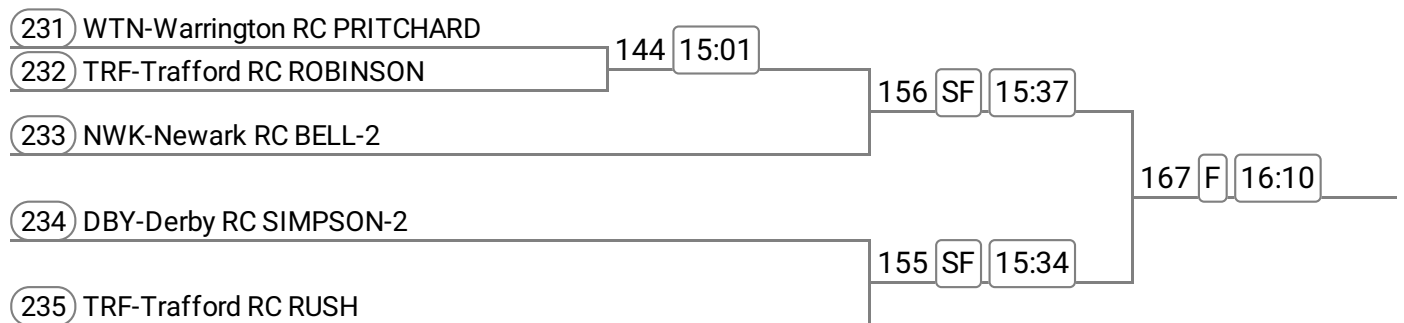

Event: 73 - W MasF/G 1x

Event: 74 - Op J18 1x

Event: 75 - Op J16 1x

Event: 76 - Mx 2x

Event: 77 - W J13 4x+

Division: Division 9

Event: 78 - W J15 2x **Band 2**

Event: 79 - W J15 2x **Band 3**