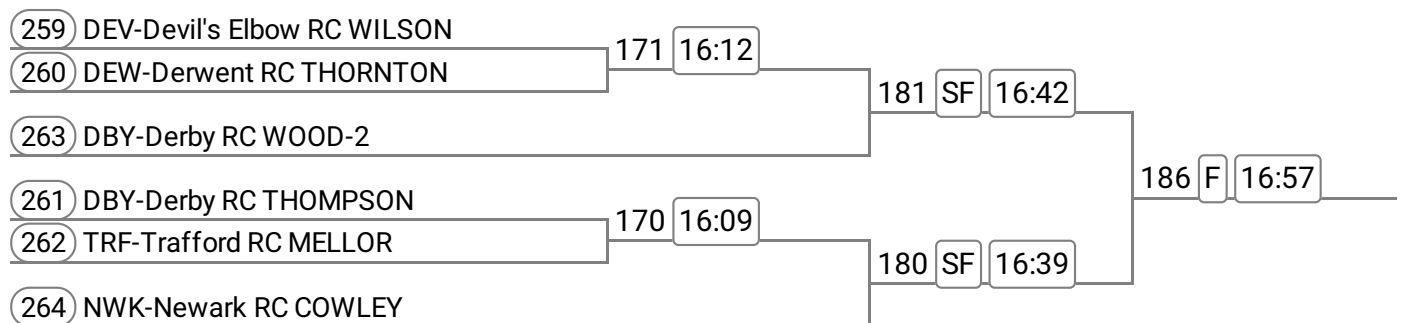

Event: 81 - Op 1x