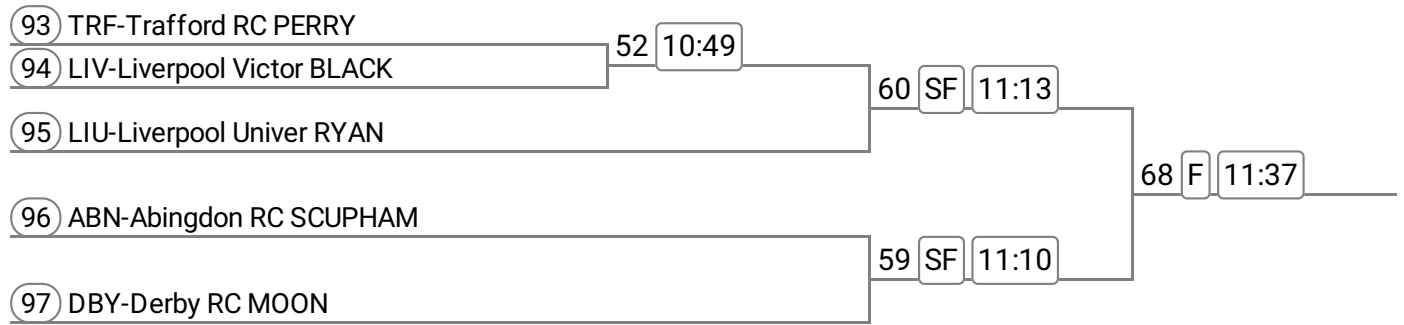

Division: Division 3

Event: 31 - W 4x-