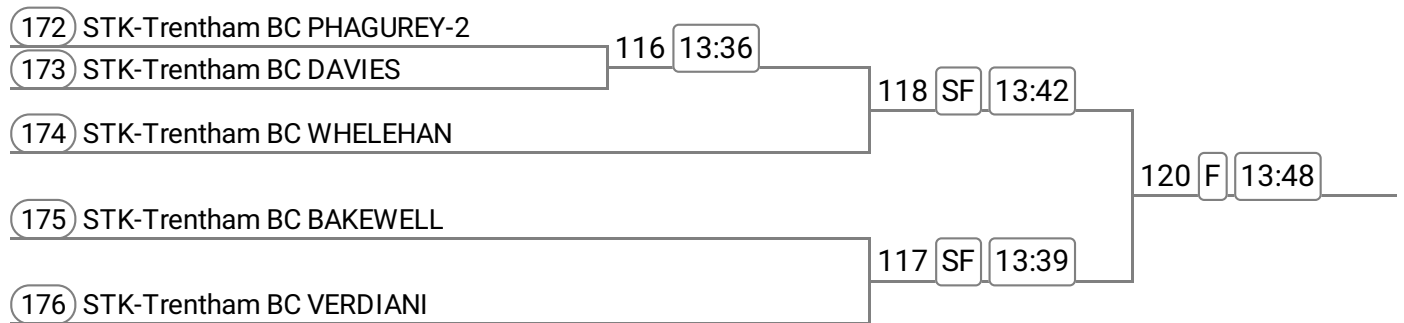

Event: 56 - Mx 4+