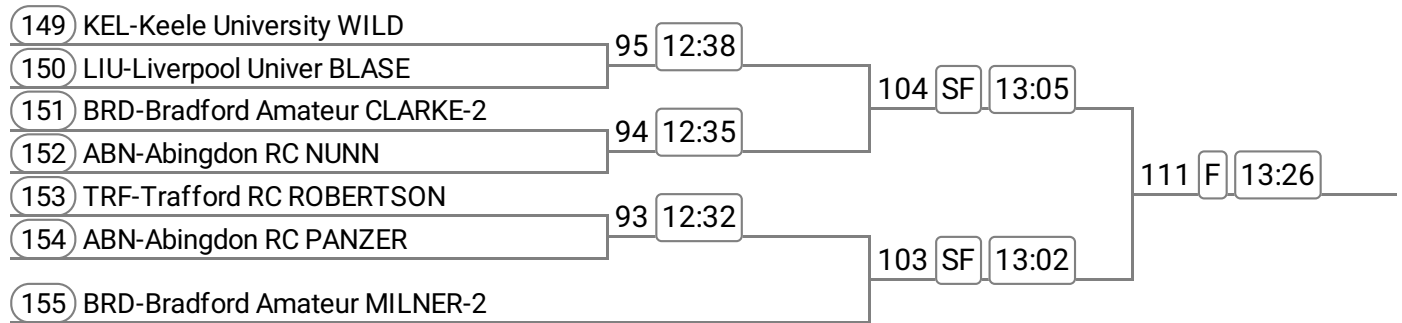

Division: Division 5

Event: 49 - W 1x