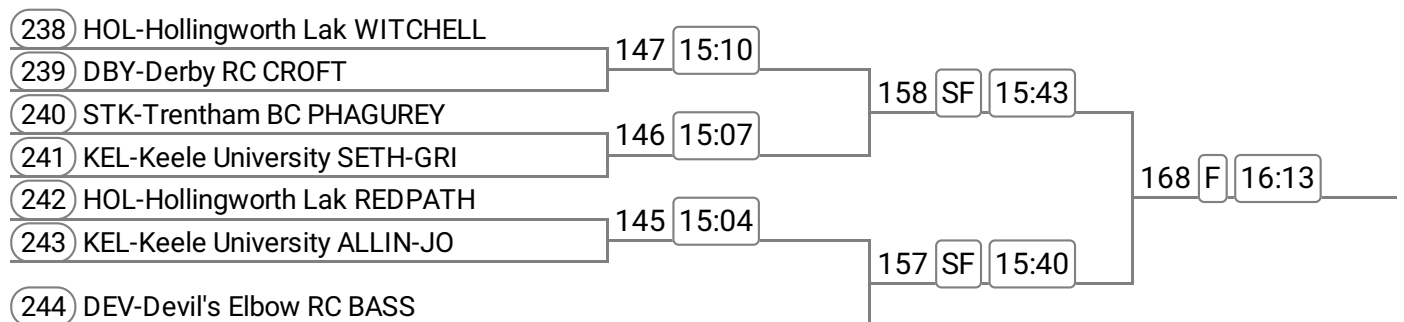

Event: 73 - W MasF/G 1x

Event: 74 - Op J18 1x

Event: 75 - Op J16 1x

Event: 76 - Mx 2x

Event: 77 - W J13 4x+

Division: Division 9

Event: 78 - W J15 2x **Band 2**

Event: 79 - W J15 2x **Band 3**