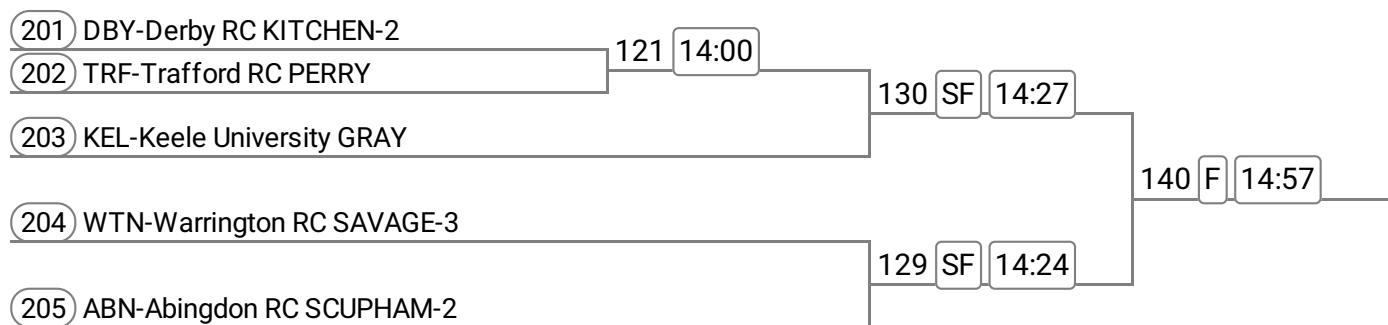

Event: 65 - W 2x