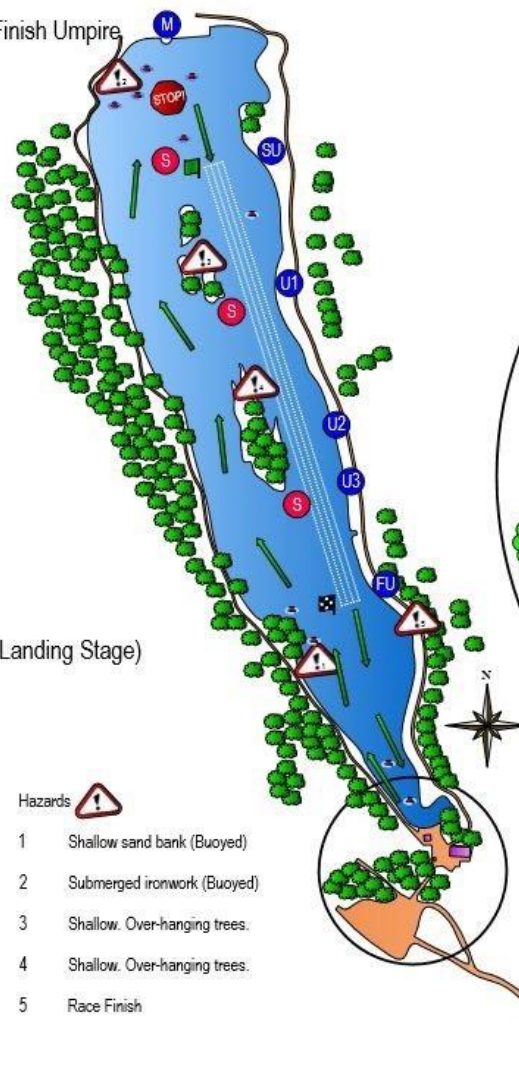

Trentham Regatta 2019

Safety map

- Start Umpire / Course Umpires 1, 2 & 3 / Finish Umpire
- Course Marshall
- Safety Launch
- Start / Stake boat towers
- Finish
- Buoy
- Circulation Direction
- Stop and await Marshal instructions
- Trees
- Water
- Pathways
- Buildings
- Boating Stage (1 = Launching Stage, 2 = Landing Stage)
- Food Outlet
- Toilet
- Regatta Registration
- St Johns Ambulance / 1st Aid
- Trailer Park
- Car Park
- Parking strictly reserved for Monkey Forest and Go Ape customers only

- Hazards**
- 1 Shallow sand bank (Buoyed)
 - 2 Submerged ironwork (Buoyed)
 - 3 Shallow. Over-hanging trees.
 - 4 Shallow. Over-hanging trees.
 - 5 Race Finish