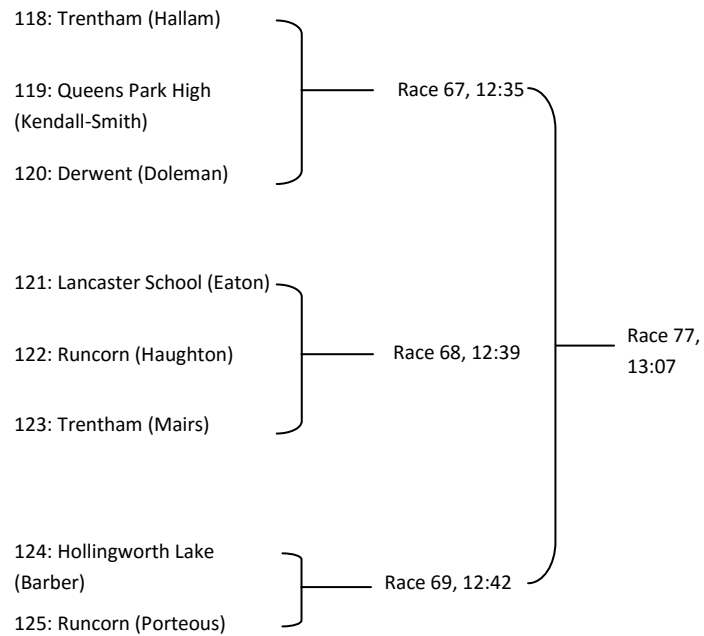

Event 28: J15 1x