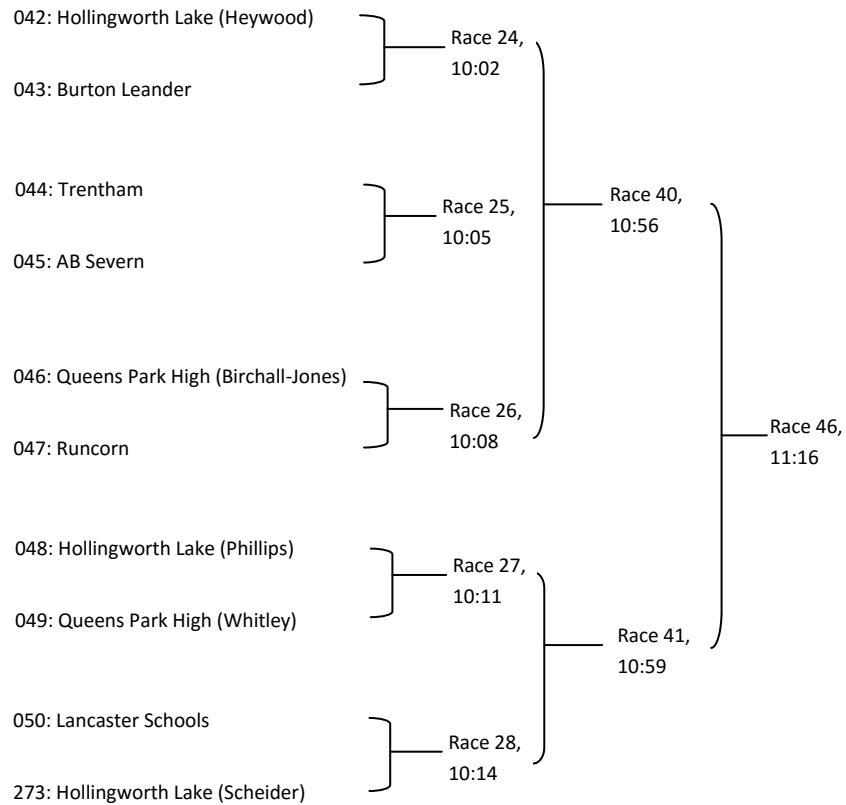

Event 1: WJ15 4x +

Event 2: J15 2x

Event 3: WIM3 2x

Event 4: J16 1x

Event 5: Nov 4x -

Event 6: W Mas C/D 4+

Event 7: IM3 4x -

Event 8: Mas E 1x

Race 137, 16:38

Event 67: Mas F/G 2x

252: Runcorn (F) (Burrows)
253: Derwent/Derby (F)
254: Runcorn (G) (Cervin)

Race 139, 16:51

Event 68: WJ 12 1x

255: Hollingworth Lake (Carter)
256: Trentham (Wilson)
257: Trafford (Loates)

Event 73: W IM1 2x

265: Runcorn

266: Liverpool Victoria

} — Race 145, 17:10

Event 74: Mx J18 2x

247: Trentham

248: Trafford

} — Race 135, 16:32