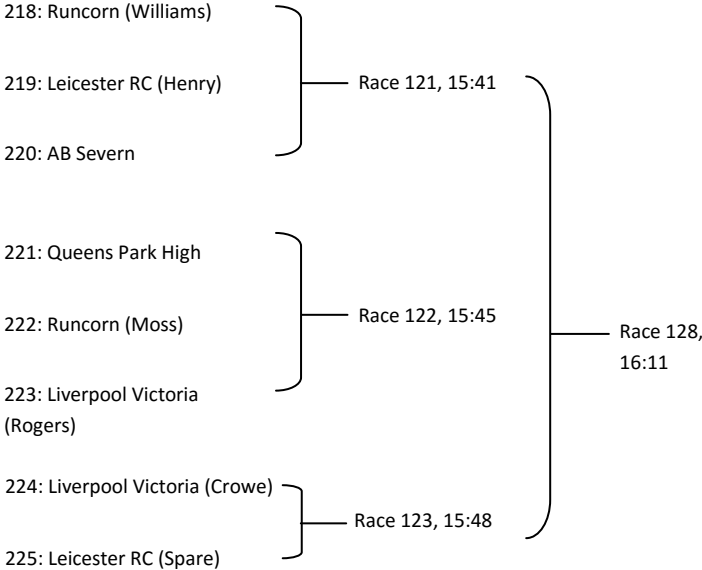

Event 49: J14 2x

Event 50: Nov 1x

Event 51: Mx Nov 4 +

Event 52: J13 4x +

Event 53: J16 2x

Event 54: Mas A Nov 2x

Event 55: IM2 4 +

Event 56: Mx IM1 2x

Event 57: W Mas B/C 4 +

Event 58: WJ14 2x

Event 59: Mas D 1x

Event 60: Mx Mas D 4x -

Event 61: J15 4x +

Event 62: WNov 1x

Event 63: WJ18 1x

Event 64: IM1 1x

Race 137, 16:38

Event 67: Mas F/G 2x

252: Runcorn (F) (Burrows)
253: Derwent/Derby (F)
254: Runcorn (G) (Cervin)

Race 139, 16:51

Event 68: WJ 12 1x

255: Hollingworth Lake (Carter)
256: Trentham (Wilson)
257: Trafford (Loates)

Event 73: W IM1 2x

265: Runcorn

266: Liverpool Victoria

} — Race 145, 17:10

Event 74: Mx J18 2x

247: Trentham

248: Trafford

} — Race 135, 16:32