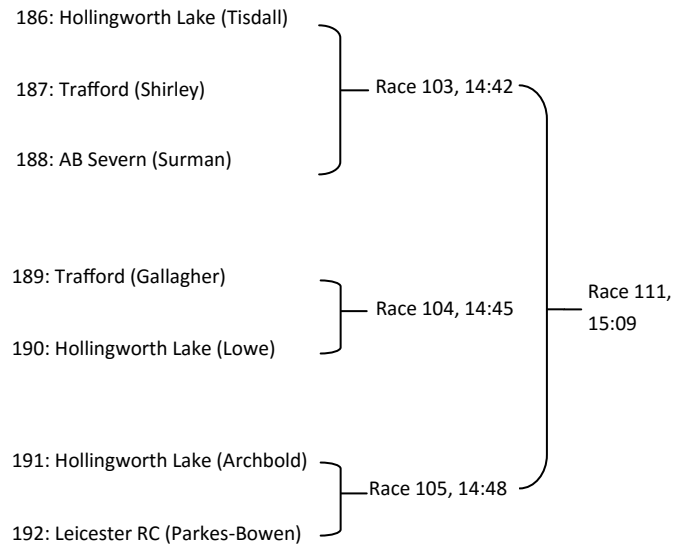

Event 41: WIM3 4x -

Event 42: WNov 4x +

Event 43: Nov 4 +

Event 44: WJ13 2x

Event 45: IM1 4x -

Event 46: Mx IM3 2x

Event 47: Mx Mas E 2x

Event 48: WJ15 1x

Event 49: J14 2x

Event 50: Nov 1x

Event 51: Mx Nov 4 +

Event 52: J13 4x +

Event 53: J16 2x

Event 54: Mas A Nov 2x

Event 55: IM2 4 +

Event 56: Mx IM1 2x

Event 73: W IM1 2x

265: Runcorn

266: Liverpool Victoria

} — Race 145, 17:10

Event 74: Mx J18 2x

247: Trentham

248: Trafford

} — Race 135, 16:32