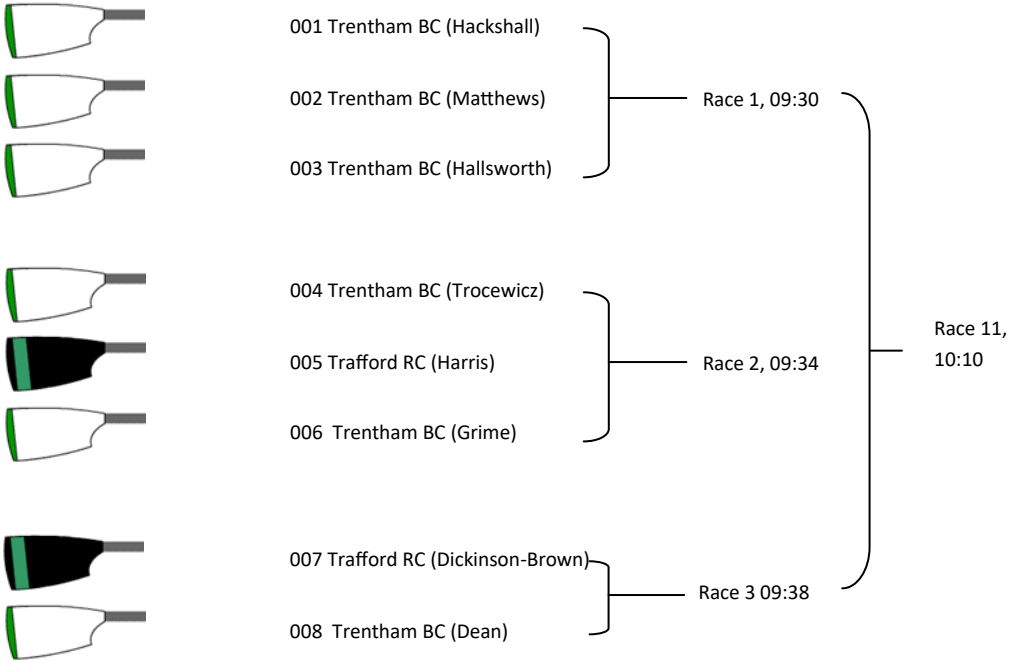

Event 1: J15 2x (Band 1) (sponsored by ITR Personnel Ltd)