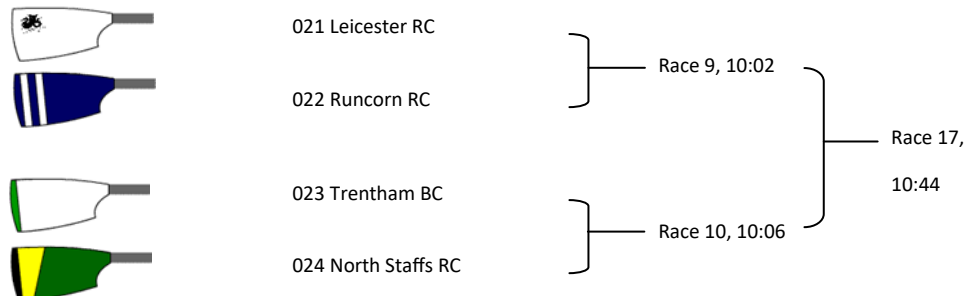

Event 6: Op 2x (Band 2)

Event 7: W Mas E 2x (sponsored by Trentham Monkey Forest)

Event 8: Op J13 2x

028 Trafford RC

029 Trentham BC

030 Derwent RC

Race 13, 10:18

Event 9: W 4x- (sponsored by Judith & John Blackband)